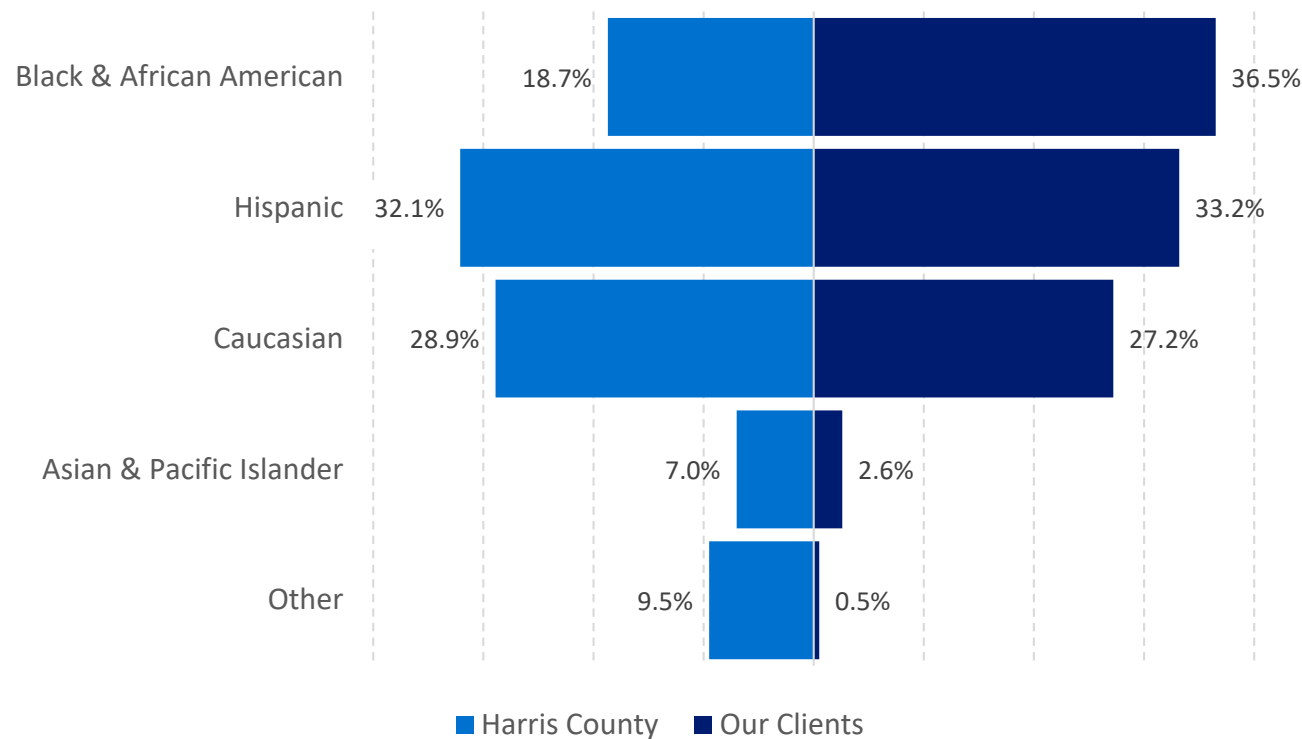

# Harris County (Houston) Texas Demographics

Harris County Demographics and Our Clients – 2019-2020

In 1960, Harris County was 70 percent white and 20 percent African American, but over the past five decades, Houston has formed into a minority-majority city.