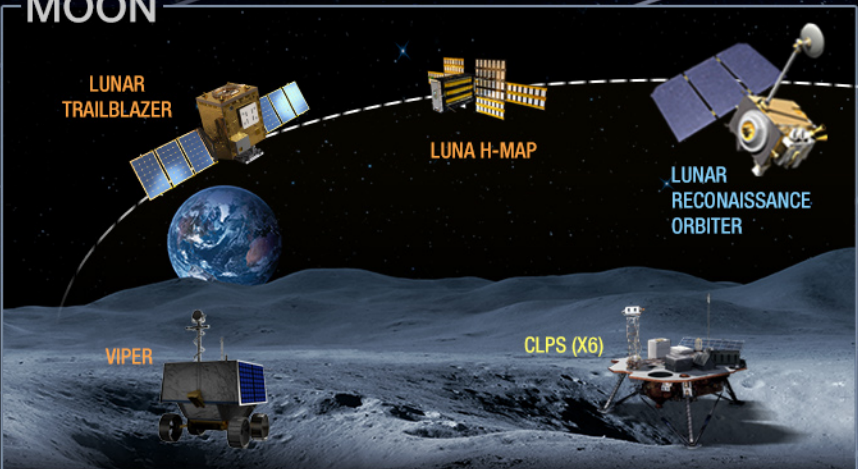

NEW HORIZONS

JANUS

OSIRIS-REx

MOON

DART

BEPICOLOMBO (ESA)

NEO SURVEYOR

VERITAS

ENVISION (ESA)

DAVINCI

NEOWISE