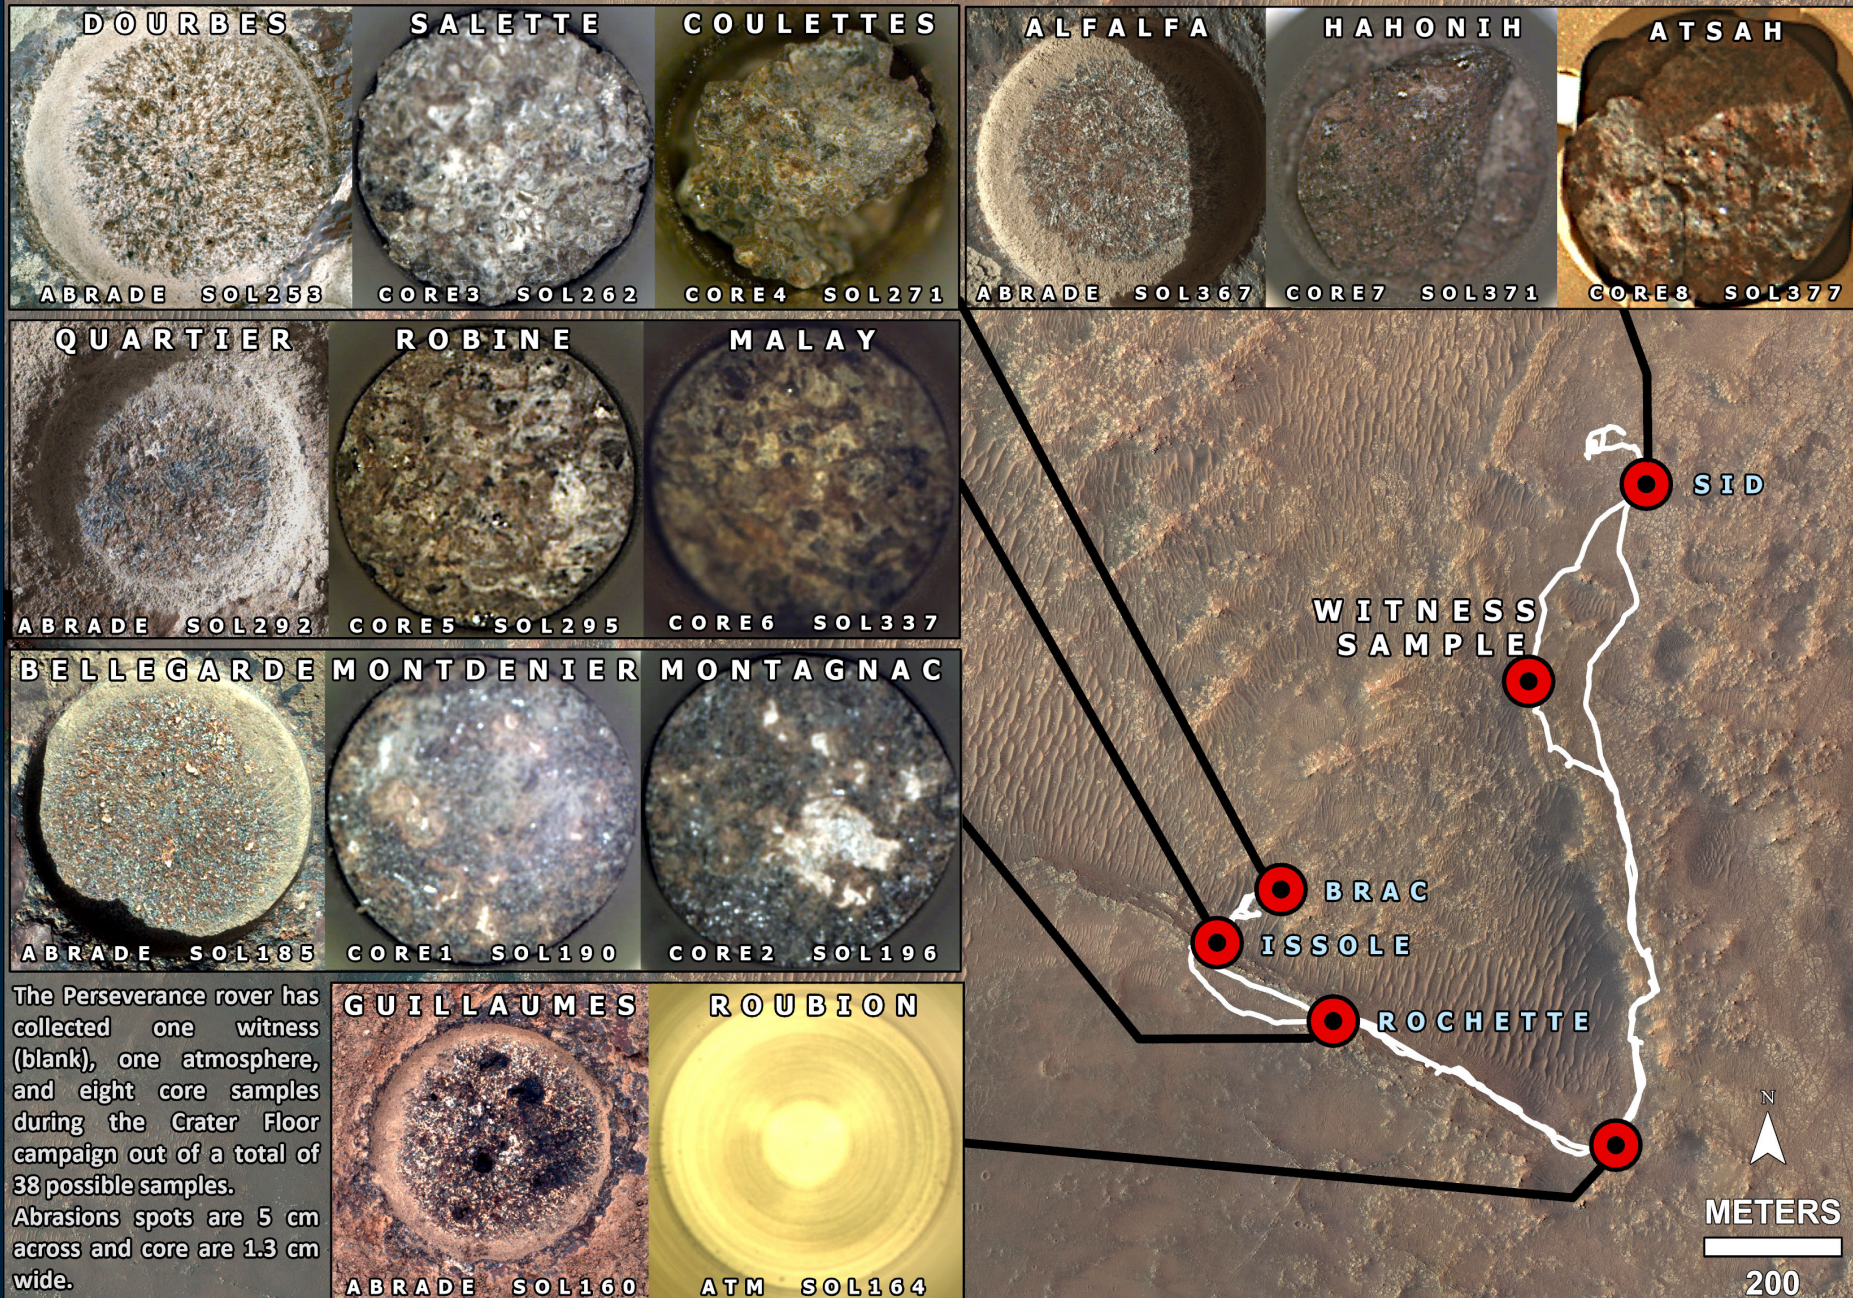

BEPICOLOMBO (ESA)

NEO SURVEYOR

VERITAS

ENVISION (ESA)

DAVINCI

NEOWISE

MARS

PSYCHE

EUROPA CLIPPER

JUICE (ESA)

LUCY

JUNO

DRAGONFLY

- FORMULATION ●
- IMPLEMENTATION ●
- PRIMARY OPS ●
- EXTENDED OPS ●

PLANETARY FLEET

Sample Collection Map: Cores 1-8

A surreal landscape featuring a glowing, ethereal river that flows through a valley. The river's surface is shimmering with a blue and white light, suggesting a magical or otherworldly energy. In the background, majestic mountains are silhouetted against a sky filled with stars and a large, pale moon. A vibrant aurora borealis in shades of green and blue dances across the upper right portion of the sky. The foreground shows a grassy field with a wooden fence and some purple flowers. The overall atmosphere is dreamlike and expansive.