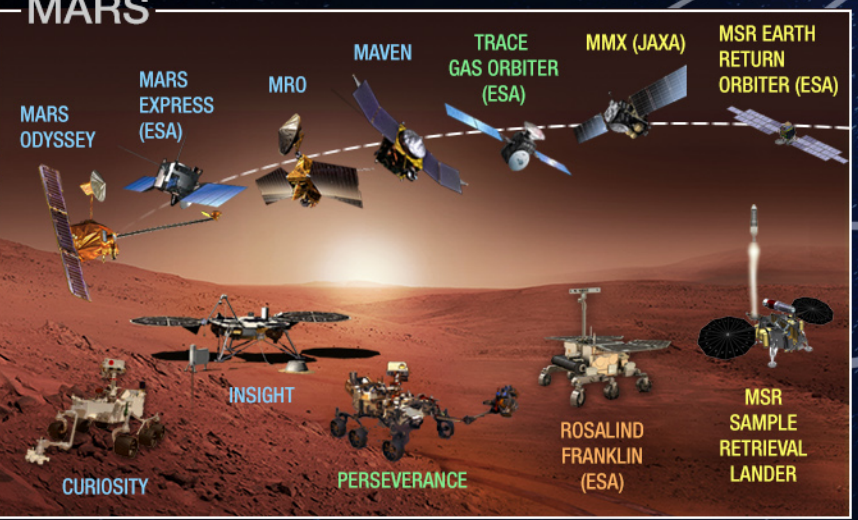

BEPICOLOMBO (ESA)

NEO SURVEYOR

VERITAS

ENVISION (ESA)

DAVINCI

NEOWISE

MARS

PSYCHE

A surreal landscape featuring a glowing, ethereal river that flows through a valley. The river's surface is shimmering with a blue and white light, suggesting a magical or otherworldly energy. In the background, majestic mountains are silhouetted against a sky filled with stars and a large, pale moon. A vibrant aurora borealis in shades of green and blue dances across the upper right portion of the sky. The foreground shows a grassy field with a wooden fence and some purple flowers. The overall atmosphere is dreamlike and expansive.